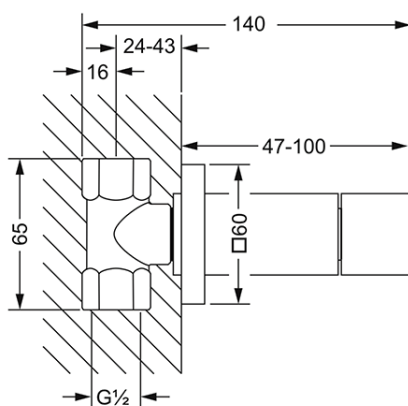

ACUBO – EMPIRE ROYAL

621.50.234.xxx

Concealed wall valve, assembly set

- socket with adjustable
- escutcheon
- flow rate for ½" 17 l/min at 3 bar
- flow rate for ¾" 21 l/min at 3 bar

Required:

- **649.20.350.000** | Concealed wall valve ½", body, clockwise closure
- **649.20.355.000** | Concealed wall valve ½", body, counter-clockwise closure
- **649.20.450.000** | Concealed wall valve ¾", body, clockwise closure
- **649.20.455.000** | Concealed wall valve ¾", body, counter-clockwise closure

mit Einbaukörper ½"

mit Einbaukörper ¾"