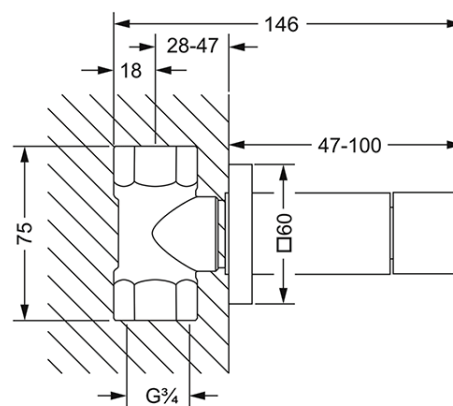

ACUBO – EMPIRE ROYAL

621.50.234.xxx

Concealed wall valve, assembly set

- socket with adjustable
- escutcheon
- flow rate for ½" 17 l/min at 3 bar
- flow rate for ¾" 21 l/min at 3 bar

Required:

- **649.20.350.000** | Concealed wall valve ½", body, clockwise closure
- **649.20.355.000** | Concealed wall valve ½", body, counter-clockwise closure
- **649.20.450.000** | Concealed wall valve ¾", body, clockwise closure
- **649.20.455.000** | Concealed wall valve ¾", body, counter-clockwise closure

mit Einbaukörper ½"

mit Einbaukörper ¾"