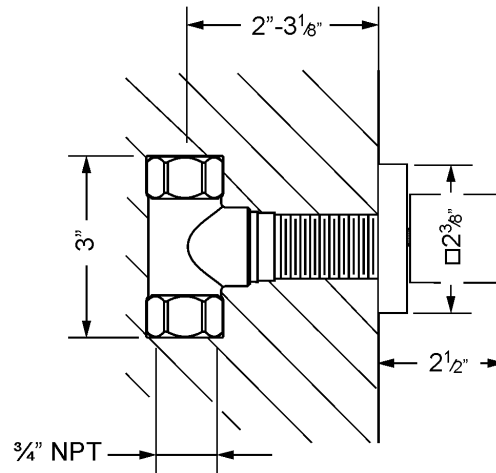

ACUBO – EMPIRE ROYAL

621.60.432.xxx

Wall volume control $\frac{3}{4}$ " or wall diverter $\frac{1}{2}$ ", assembly set only

- with metal handle, escutcheon
- must order 649.20.410.000 rough to complete (Wall volume control $\frac{3}{4}$ ")
- must order 649.40.620.000 rough to complete (Wall diverter $\frac{1}{2}$ ")

- **Required:**
 - 649.20.410.000** | Concealed wall valve $\frac{3}{4}$ ", rough only
 - 649.40.620.000** | 4-port,3-way dedicated diverter rough only

with concealed wall valve 649.40.620.000

with concealed wall valve 649.20.410.000