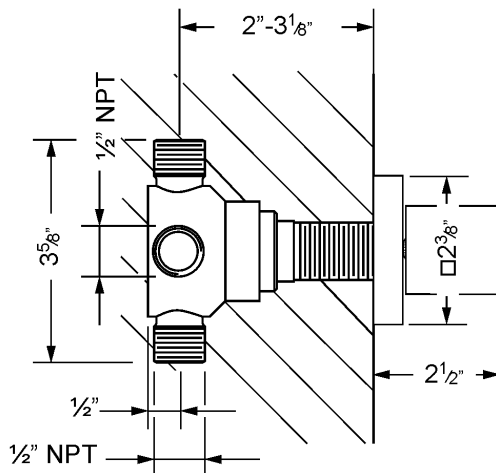

ACUBO – EMPIRE ROYAL

621.60.432.xxx

Wall volume control $\frac{3}{4}$ " or wall diverter $\frac{1}{2}$ ", assembly set only

- with metal handle, escutcheon
- must order 649.20.410.000 rough to complete (Wall volume control $\frac{3}{4}$ ")
- must order 649.40.620.000 rough to complete (Wall diverter $\frac{1}{2}$ ")

- **Required:**
 - 649.20.410.000** | Concealed wall valve $\frac{3}{4}$ ", rough only
 - 649.40.620.000** | 4-port,3-way dedicated diverter rough only

with concealed wall valve 649.40.620.000

with concealed wall valve 649.20.410.000