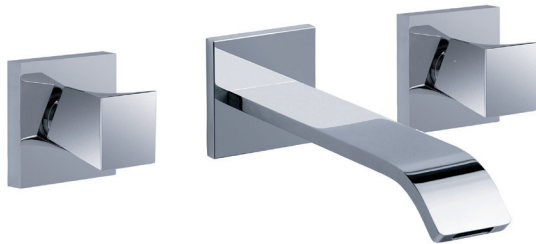

## TURN

623.30.360.xxx

Wall washbasin 3-hole mixer 1/2", assembly set

- wall spout, projection 7 3/4" - 9 1/16"
- spout constructed of solid brass
- Neoperl aerated stream aerator 28x7
- flow rate 1.2 GPM
- double handle operation - 1/4 turn ceramic internal upper parts 1/2", clockwise and counter-clockwise closure
- Fluehs valving (made in Germany)
- must order 649.30.380 rough to complete