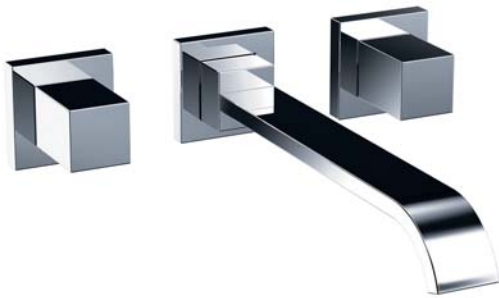

EMPIRE ROYAL

627.30.366.xxx

Wall washbasin 3-hole mixer XXL, assembly set

- wall mounting
- projection 260 - 272 mm
- aerator M16,5x1
- wall spout
- design handle, socket with adjustable escutcheon
- cartridges with ceramic discs 1/2"

Required:

- **649.30.380.000** | Concealed body 1/2"