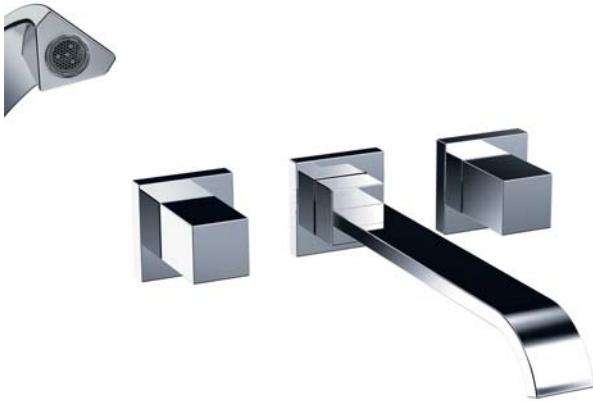

EMPIRE ROYAL

627.30.366.xxx

Wall washbasin 3-hole mixer 1/2" XXL, assembly set

- metal handles
- wall spout, projection $10 \frac{1}{4}" - 10 \frac{45}{64}"$
- spout constructed of solid brass
- Neoperl aerated stream aerator M16,5 x 1
- flow rate 1.2 GPM
- double handle operation - 1/4 turn ceramic internal upper parts 1/2", clockwise and counter-clockwise closure
- Fluehs valving (made in Germany)
- must order 649.30.380 rough to complete

· **Required:**
649.30.380.000 | Concealed body 1/2"