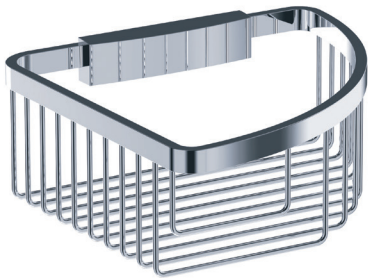

634.00.106.xxx
Corner sponge basket

- wall version
 - $7\frac{43}{64}" \times 7\frac{43}{64}"$
 - constructed of solid brass
 - including mounting plate, screws and dowels
-