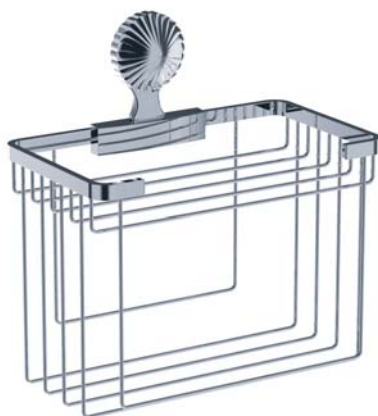

## CRONOS – CRONOS CRYSTAL

637.00.104.xxx

Guest towel basket, angular

- with shelf
- basket size  $10\frac{15}{64}'' \times 5\frac{29}{32}'' \times 7\frac{31}{64}''$
- constructed of solid brass
- including mounting plate, screws and dowels