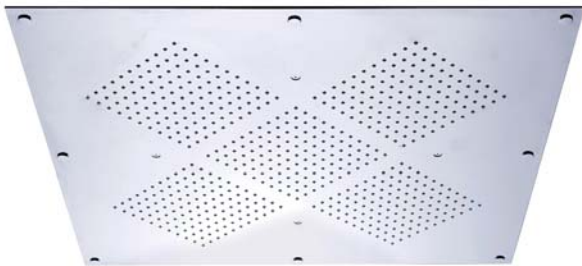

## RAINHEAVEN

649.14.640.xxx

Rainheaven 610 x 610 mm

- 605 jets with anticalcareous system
- 2 mm ultra-thin stainless steel
- easy to mount and maintain
- jet types: rainfall, atomizer
- jet zones: body zone - perimetral rain shower zone, rain zone - internal rain shower zone, complete zone, atomizer zone
- control of the 3 jet zones must be carried out by 3 valves:  
1 valve - outer 4 zones, 2 valve - inner zone, 1 and 2 simultaneously - all 5 zones, 3 valve - atomizer zone
- flow rate of rainfall 26,6 l/min at 3 bar
- flow rate of atomizer 2,4 l/min at 3 bar
- fixing material for mounting is included in the packaging
- designed for ceiling installation