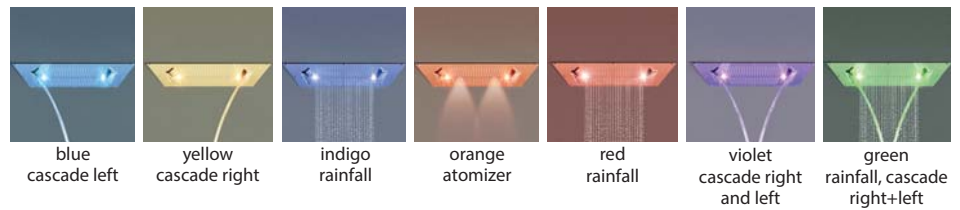

## RAINHEAVEN

649.14.665.xxx

Rainheaven 700 x 500 mm

- with chromotherapy
- power LED: input voltage 85-260 V AC
- 484 jets with anticalcareous system
- 2 mm ultra-thin stainless steel
- jet types: rainfall, cascade, atomizer
- control of the 4 jet zones must be carried out by 4 valves:
  - 1 valve - rainfall (two segments)
  - 2 valve - cascade left
  - 3 valve - cascade right
  - 4 valve - atomizer
- flow rate rainfall 26,6 l/min at 3 bar
- flow rate cascade 19 l/min at 3 bar
- flow rate atomizer 1,2 l/min at 3 bar
- fixing material for mounting is included in the packaging
- designed for ceiling installation

### Required:

- **649.14.745.xxx** | Switch control for chromotherapy