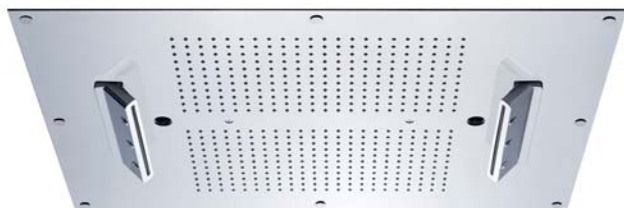

## RAINHEAVEN

649.14.665.xxx

Rainheaven 700 x 500 mm

- with chromotherapy
- power LED: input voltage 85-260 V AC
- 484 jets with anticalcareous system
- 2 mm ultra-thin stainless steel
- jet types: rainfall, cascade, atomizer
- control of the 4 jet zones must be carried out by 4 valves:
  - 1 valve - rainfall (two segments)
  - 2 valve - cascade left
  - 3 valve - cascade right
  - 4 valve - atomizer
- flow rate rainfall 26,6 l/min at 3 bar
- flow rate cascade 19 l/min at 3 bar
- flow rate atomizer 1,2 l/min at 3 bar
- fixing material for mounting is included in the packaging
- designed for ceiling installation