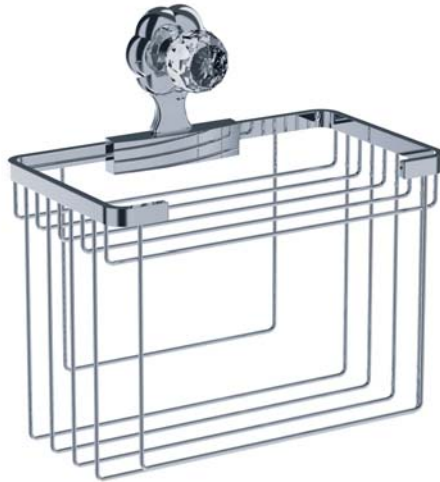

FLORALE CRYSTAL

600.00.104.xxx-AA

Guest towel basket, angular

(-11)
crystal clear

(-12)
black crystal

(-16)
amber

(-17)
amethyst

- wall model
- upper basket for clean towels
- bottom basket for used towels
- basket size 260 x 150 x 190 mm