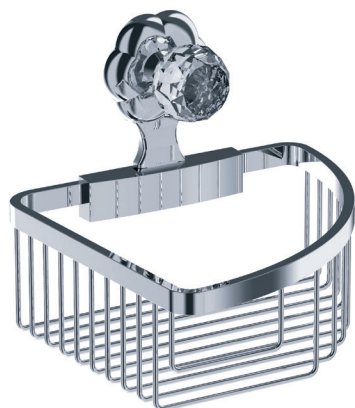

FLORALE CRYSTAL

600.00.106.xxx-AA

Corner sponge basket

- $7 \frac{43}{64}'' \times 7 \frac{43}{64}''$
- constructed of solid brass
- including mounting plate, screws and dowels