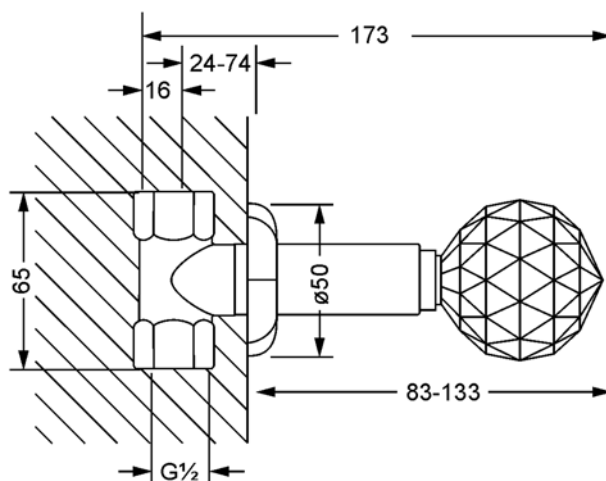

FLORALE CRYSTAL

600.50.234.xxx-AA

Concealed wall valve, assembly set

(-11)
crystal clear

(-12)
black crystal

(-16)
amber

(-17)
amethyst

- crystal handle
- design handle
- socket with adjustable escutcheon
- flow rate for 1/2" 17 l/min at 3 bar
- flow rate for 3/4" 21 l/min at 3 bar

Required:

- **649.20.340.000** | Concealed wall valve 1/2", body, clockwise closure
- **649.20.345.000** | Concealed wall valve 1/2", body, counter-clockwise closure
- **649.20.440.000** | Concealed wall valve 3/4", body, clockwise closure
- **649.20.445.000** | Concealed wall valve 3/4", body, counter-clockwise closure

mit Einbaukörper / with concealed body 1/2"

mit Einbaukörper / with concealed bod 3/4"