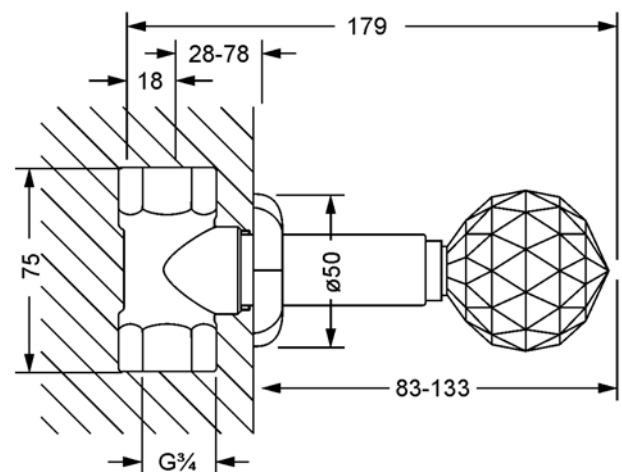

FLORALE CRYSTAL

600.50.234.xxx-AA

Concealed wall valve, assembly set

(-11)
crystal clear

(-12)
black crystal

(-16)
amber

(-17)
amethyst

- crystal handle
- design handle
- socket with adjustable escutcheon
- flow rate for 1/2" 17 l/min at 3 bar
- flow rate for 3/4" 21 l/min at 3 bar

Required:

- **649.20.340.000** | Concealed wall valve 1/2", body, clockwise closure
- **649.20.345.000** | Concealed wall valve 1/2", body, counter-clockwise closure
- **649.20.440.000** | Concealed wall valve 3/4", body, clockwise closure
- **649.20.445.000** | Concealed wall valve 3/4", body, counter-clockwise closure

mit Einbaukörper / with concealed body 1/2"

mit Einbaukörper / with concealed bod 3/4"