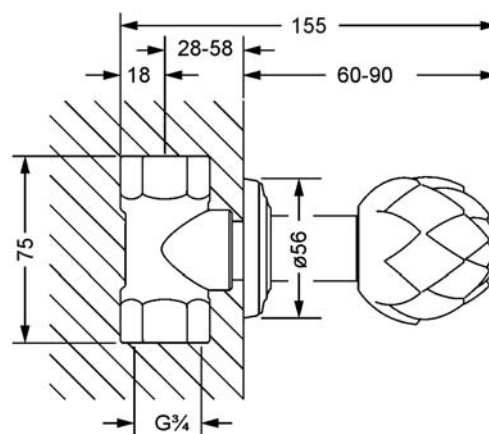

BELLEDOR

631.50.234.xxx-AA

Concealed wall valve, assembly set

- porcelain handle
- socket with adjustable
- escutcheon
- flow rate for 1/2" 17 l/min at 3 bar
- flow rate for 3/4" 21 l/min at 3 bar

Required:

- **649.20.350.000** | Concealed wall valve 1/2", body, clockwise closure
- **649.20.355.000** | Concealed wall valve 1/2", body, counter-clockwise closure
- **649.20.450.000** | Concealed wall valve 3/4", body, clockwise closure
- **649.20.455.000** | Concealed wall valve 3/4", body, counter-clockwise closure

mit Einbaukörper / with concealed body 1/2"

mit Einbaukörper / with concealed body 3/4"