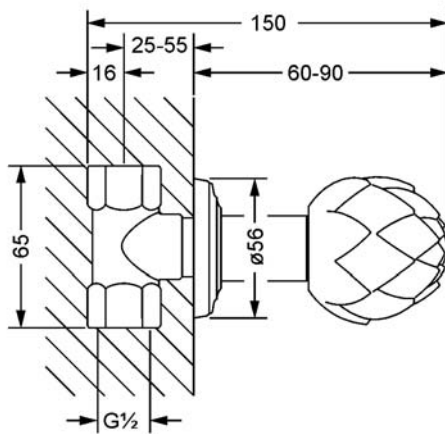

BELLEDOR

631.50.234.xxx-AA

Concealed wall valve, assembly set

- porcelain handle
- socket with adjustable
- escutcheon
- flow rate for 1/2" 17 l/min at 3 bar
- flow rate for 3/4" 21 l/min at 3 bar

Required:

- **649.20.350.000** | Concealed wall valve 1/2", body, clockwise closure
- **649.20.355.000** | Concealed wall valve 1/2", body, counter-clockwise closure
- **649.20.450.000** | Concealed wall valve 3/4", body, clockwise closure
- **649.20.455.000** | Concealed wall valve 3/4", body, counter-clockwise closure

mit Einbaukörper / with concealed body 1/2"

mit Einbaukörper / with concealed body 3/4"