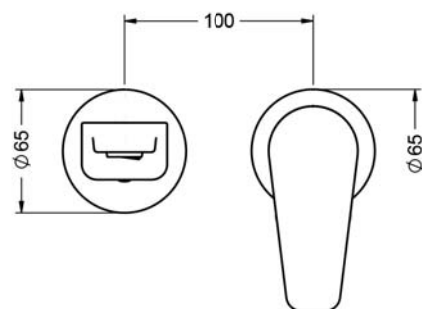

ELEVEN

633.20.360.xxx

Single lever wall washbasin mixer, assembly set ½"

- wall mounting
- projection 189 mm
- wall spout
- aerator M24 x 1, adjustable
- cartridge with ceramic discs ½"
- escutcheon

Required:

- **649.20.362.000** | Single lever wall washbasin mixer ½", concealed body, control lever on the right
- **649.20.364.000** | Single lever wall washbasin mixer ½", concealed body, control lever on the left

mit Einbaukörper / with concealed body 649.20.362.000

mit Einbaukörper / with concealed body 649.20.364.000