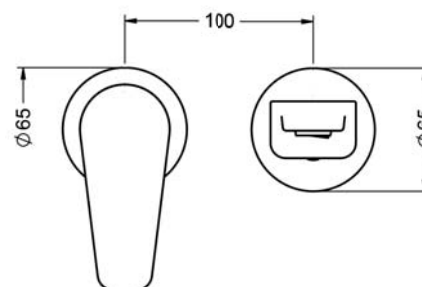

ELEVEN

633.20.360.xxx

Single lever wall washbasin mixer, assembly set ½"

- wall mounting
- projection 189 mm
- wall spout
- aerator M24 x 1, adjustable
- cartridge with ceramic discs ½"
- escutcheon

Required:

- **649.20.362.000** | Single lever wall washbasin mixer ½", concealed body, control lever on the right
- **649.20.364.000** | Single lever wall washbasin mixer ½", concealed body, control lever on the left

mit Einbaukörper / with concealed body 649.20.362.000

mit Einbaukörper / with concealed body 649.20.364.000