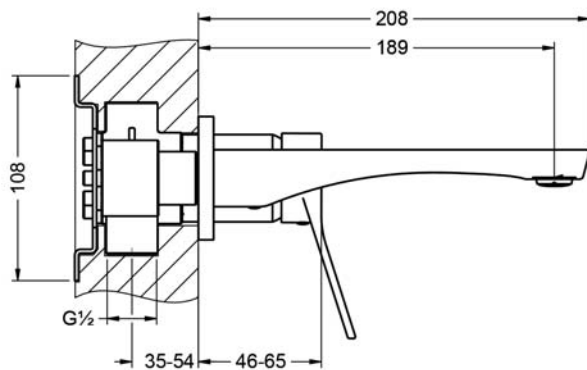

ELEVEN

633.20.360.xxx

Single lever wall washbasin mixer, assembly set ½"

- wall mounting
- projection 189 mm
- wall spout
- aerator M24 x 1, adjustable
- cartridge with ceramic discs ½"
- escutcheon

Required:

- **649.20.362.000** | Single lever wall washbasin mixer ½", concealed body, control lever on the right
- **649.20.364.000** | Single lever wall washbasin mixer ½", concealed body, control lever on the left

mit Einbaukörper / with concealed body 649.20.362.000

mit Einbaukörper / with concealed body 649.20.364.000