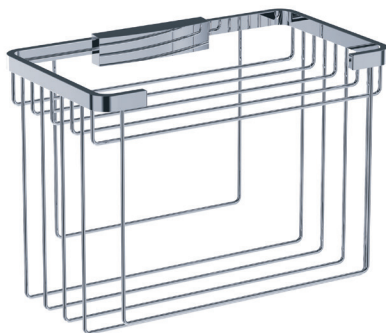

634.00.104.xxx  
Guest towel basket, angular

- wall version
- with shelf
- basket size  $10 \frac{15}{64}'' \times 5 \frac{29}{32}'' \times 7 \frac{31}{64}''$
- constructed of solid brass
- including mounting plate, screws and dowels