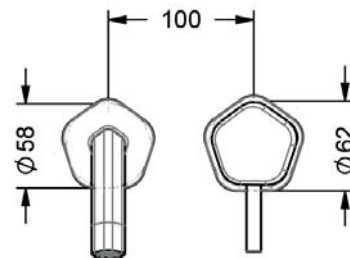

SHADÓ

635.20.365.xxx-AA

Single lever wall washbasin mixer XXL, assembly set ½"

- wall mounting
- projection 215 mm
- wall spout
- aerator M16,5x1
- cartridge with ceramic discs ½"
- escutcheon

Required:

- **649.20.362.000** | Single lever wall washbasin mixer ½", concealed body, control lever on the right
- **649.20.364.000** | Single lever wall washbasin mixer ½", concealed body, control lever on the left

mit Einbaukörper / with concealed body 649.20.362.000

mit Einbaukörper / with concealed body 649.20.364.000