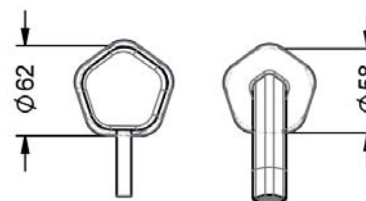

SHADÓ

635.20.365.xxx-AA

Single lever wall washbasin mixer XXL, assembly set ½"

- wall mounting
- projection 215 mm
- wall spout
- aerator M16,5x1
- cartridge with ceramic discs ½"
- escutcheon

Required:

- **649.20.362.000** | Single lever wall washbasin mixer ½", concealed body, control lever on the right
- **649.20.364.000** | Single lever wall washbasin mixer ½", concealed body, control lever on the left

mit Einbaukörper / with concealed body 649.20.362.000

mit Einbaukörper / with concealed body 649.20.364.000