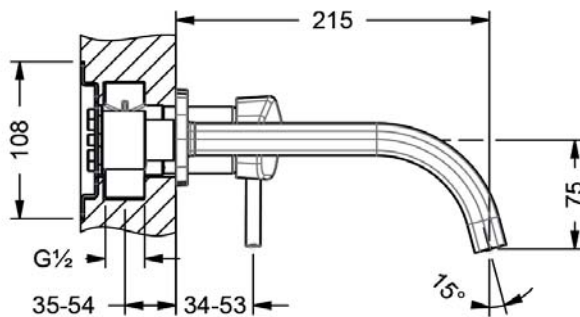

SHADÓ

635.20.365.xxx-AA

Single lever wall washbasin mixer XXL, assembly set ½"

- wall mounting
- projection 215 mm
- wall spout
- aerator M16,5x1
- cartridge with ceramic discs ½"
- escutcheon

Required:

- **649.20.362.000** | Single lever wall washbasin mixer ½", concealed body, control lever on the right
- **649.20.364.000** | Single lever wall washbasin mixer ½", concealed body, control lever on the left

mit Einbaukörper / with concealed body 649.20.362.000

mit Einbaukörper / with concealed body 649.20.364.000