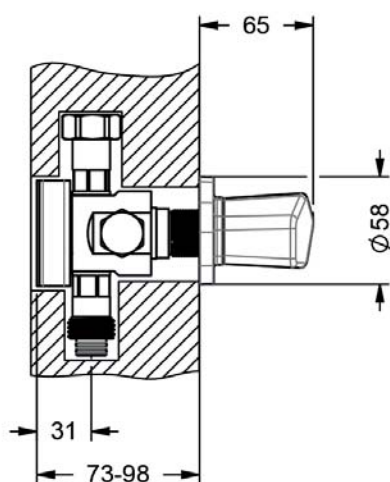

SHADÓ

635.60.432.xxx-AA

Concealed wall-valve-modul assembly set

- design handle
- escutcheon
- spindle valve 3/4", clockwise closure with ceramic discs
- flow rate look at installation body

Required:

- **649.20.610.000** | Concealed wall-valve-modul, single
- **649.20.620.000** | Concealed wall-valve-modul, double
- **649.20.630.000** | Concealed wall-valve-modul, triple

or **649.20.410.000** | Concealed wall valve 3/4", body

mit Einbaukörper / with concealed body 649.10.6x0.000

mit Einbaukörper / with concealed body 649.20.410.000