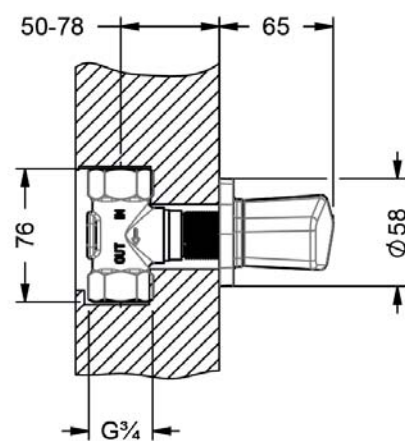

SHADÓ

635.60.432.xxx-AA

Concealed wall-valve-modul assembly set

- design handle
- escutcheon
- spindle valve 3/4", clockwise closure with ceramic discs
- flow rate look at installation body

Required:

- **649.20.610.000** | Concealed wall-valve-modul, single
- **649.20.620.000** | Concealed wall-valve-modul, double
- **649.20.630.000** | Concealed wall-valve-modul, triple

or **649.20.410.000** | Concealed wall valve 3/4", body

mit Einbaukörper / with concealed body 649.10.6x0.000

mit Einbaukörper / with concealed body 649.20.410.000