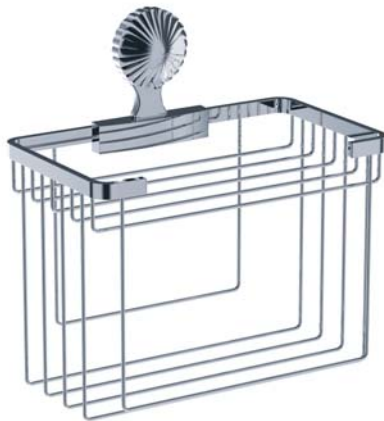

CRONOS – CRONOS CRYSTAL

637.00.104.xxx

Guest towel basket, angular

- wall model
- upper basket for clean towels
- bottom basket for used towels
- basket size 260 x 150 x 190 mm