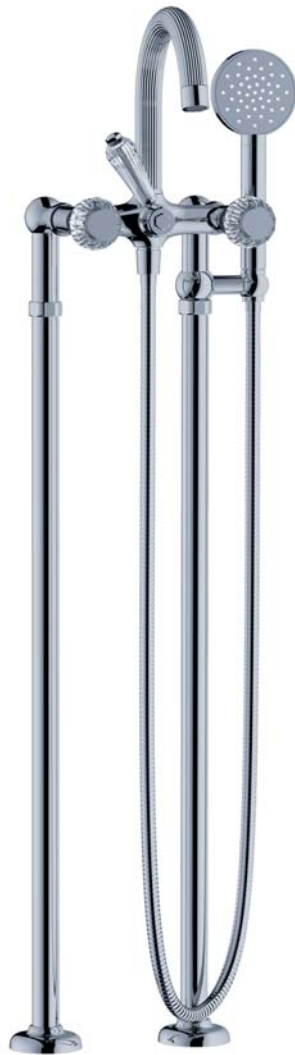

CRONOS CRYSTAL

637.20.142.xxx-AA

Tub/shower mixer for supply pipes, incl. shower set

- with crystal handles
- free standing assembly
- spout projection with pipes 10 5/8"
- faucet made of solid brass construction
- Neoperl aerated stream aerator M22 x 1
- flowrate 7.1 GPM at 60 PSI
- double handle operation - 1/4 turn ceramic internal upper parts 1/2", clockwise and counter-clockwise closure
- metal shower hose 49 7/32"
- metal 1-spray hand shower 1.8 GPM with easy to clean silicon nozzles and backflow preventer
- must order 600.15.260.xxx water supply pipes and 109.10.970.000 rough to complete

- **Required:**
600.15.260.xxx | 2x water supply pipes 1/2"
649.10.970.000 | Assembly set for pre-installation