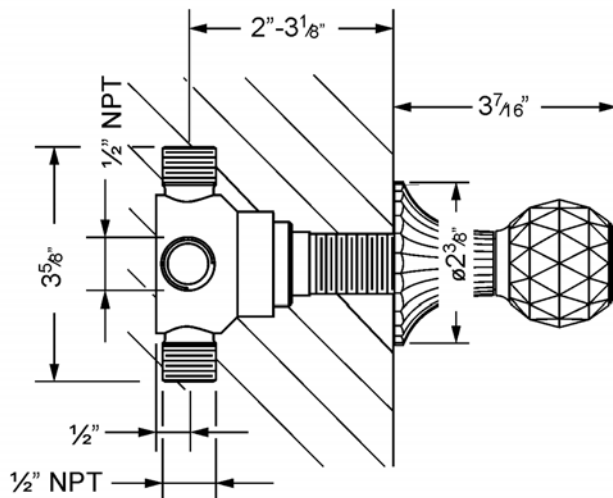

CRONOS CRYSTAL

637.60.432.xxx-AA

Wall volume control $\frac{3}{4}$ " or wall diverter $\frac{1}{2}$ ", assembly set only

- with crystal handle, escutcheon
- must order 649.20.410.000 rough to complete (Wall volume control $\frac{3}{4}$ ")
- must order 649.40.620.000 rough to complete (Wall diverter $\frac{1}{2}$ ")

- **Required:**
649.20.410.000 | Concealed wall valve $\frac{3}{4}$ " , rough only
649.40.620.000 | 4-port,3-way dedicated diverter rough only

with concealed wall valve 649.40.620.000

with concealed wall valve 649.20.410.000