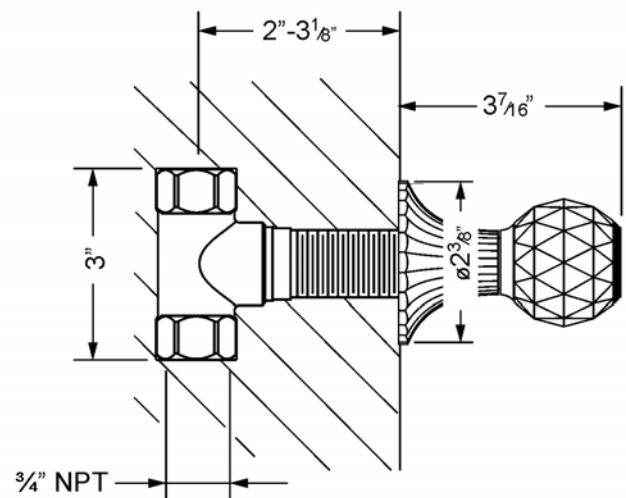

CRONOS CRYSTAL

637.60.432.xxx-AA

Wall volume control $\frac{3}{4}$ " or wall diverter $\frac{1}{2}$ ", assembly set only

- with crystal handle, escutcheon
- must order 649.20.410.000 rough to complete (Wall volume control $\frac{3}{4}$ ")
- must order 649.40.620.000 rough to complete (Wall diverter $\frac{1}{2}$ ")

- **Required:**
649.20.410.000 | Concealed wall valve $\frac{3}{4}$ " , rough only
649.40.620.000 | 4-port,3-way dedicated diverter rough only

with concealed wall valve 649.40.620.000

with concealed wall valve 649.20.410.000