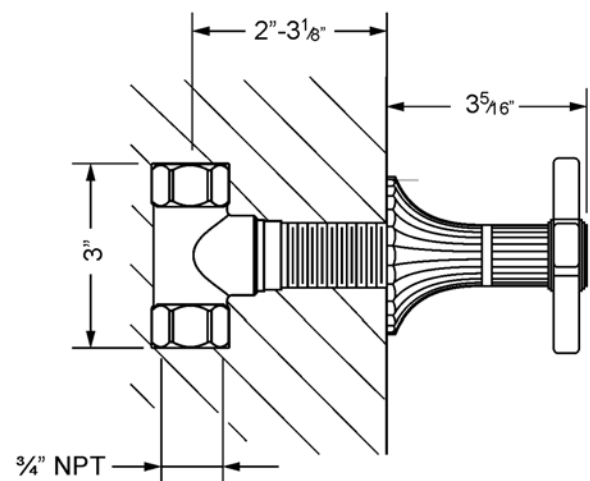

CRONOS

637.60.432.xxx

Wall volume control $\frac{3}{4}$ " or wall diverter $\frac{1}{2}$ ", assembly set only

- with cross handle, escutcheon
- must order 649.20.410.000 rough to complete (Wall volume control $\frac{3}{4}$ ")
- must order 649.40.620.000 rough to complete (Wall diverter $\frac{1}{2}$ ")

- **Required:**
649.20.410.000 | Concealed wall valve $\frac{3}{4}$ " , rough only
649.40.620.000 | 4-port,3-way dedicated diverter rough only

with concealed wall valve 649.40.620.000

with concealed wall valve 649.20.410.000