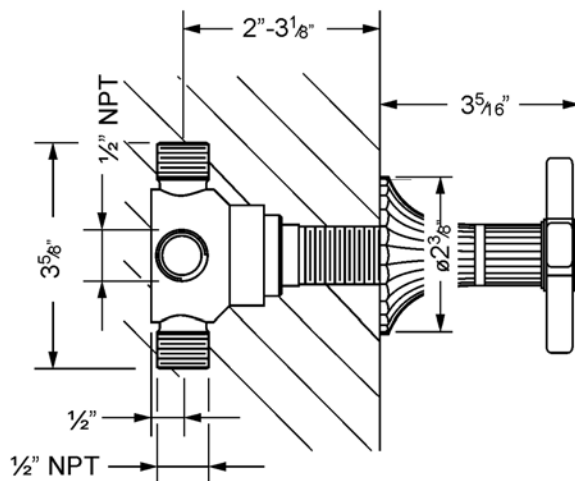

CRONOS

637.60.432.xxx

Wall volume control $\frac{3}{4}$ " or wall diverter $\frac{1}{2}$ ", assembly set only

- with cross handle, escutcheon
- must order 649.20.410.000 rough to complete (Wall volume control $\frac{3}{4}$ ")
- must order 649.40.620.000 rough to complete (Wall diverter $\frac{1}{2}$ ")

- **Required:**
649.20.410.000 | Concealed wall valve $\frac{3}{4}$ " , rough only
649.40.620.000 | 4-port,3-way dedicated diverter rough only

with concealed wall valve 649.40.620.000

with concealed wall valve 649.20.410.000