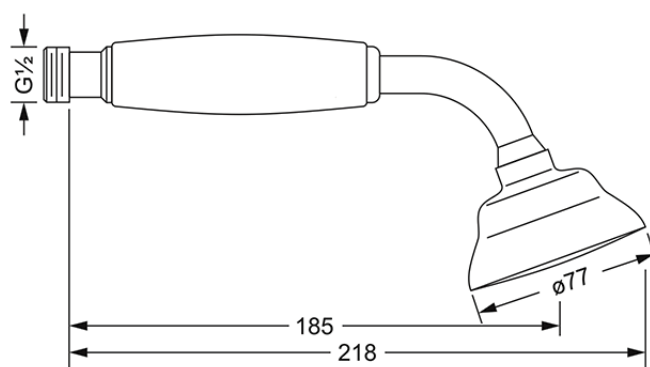

SHOWERS

649.13.335.xxx

Hand shower 1/2"

- material metal
- anticalcareous system
- connection 1/2"
- 1-spray hand shower
- flow rate 22 l/min at 3 bar

SHOWERS

649.13.335.xxx

Hand shower 1/2"

FLOW CHART