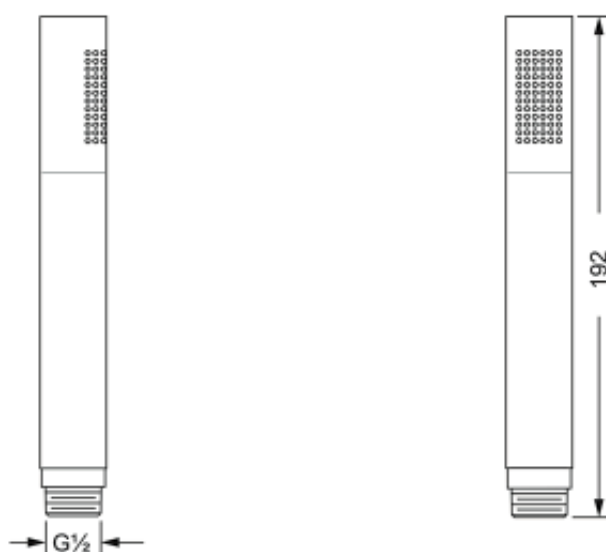

SHOWERS

649.13.361.xxx

Hand shower 1/2"

- material metal
- anticalcareous system
- connection 1/2"
- 1-spray hand shower
- flow rate 18 l/min at 3 bar

SHOWERS

649.13.361.xxx

Hand shower 1/2"

FLOW CHART