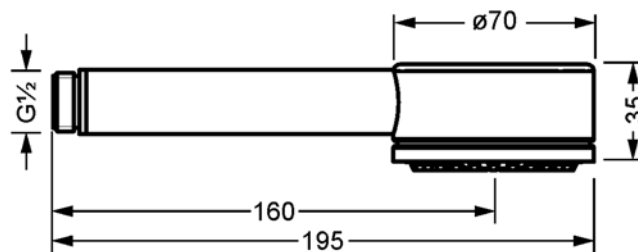

SHOWERS

649.13.371.xxx

Hand shower 1/2"

- material metal
- anticalcareous system
- connection 1/2"
- 1-spray hand shower
- flow rate 22 l/min at 3 bar

SHOWERS

649.13.371.xxx

Hand shower 1/2"

FLOW CHART