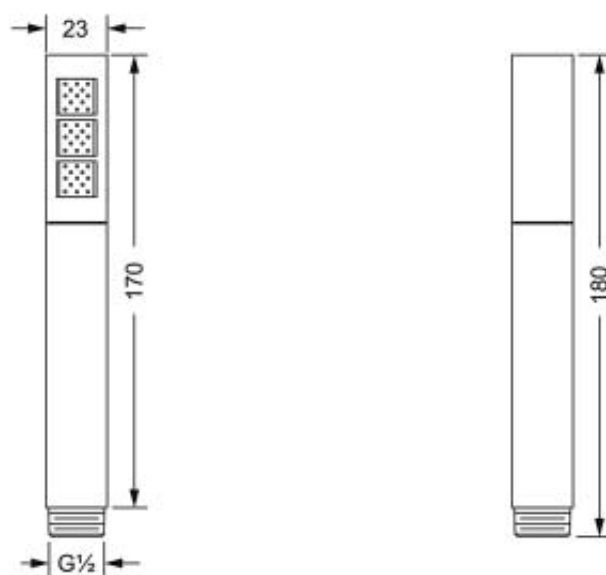

SHOWERS

649.13.375.xxx

Hand shower 1/2"

- material metal
- anticalcareous system
- connection 1/2"
- 1-spray hand shower
- flow rate 24 l/min at 3 bar

SHOWERS

649.13.375.xxx

Hand shower 1/2"

FLOW CHART