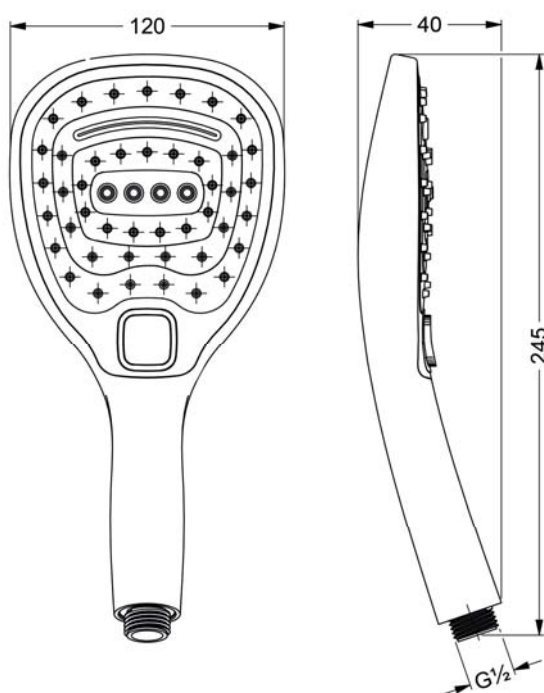

SHOWERS

649.13.381.xxx

Hand shower 1/2"

- material plastic
- anticalcareous system
- connection 1/2"
- with 3 jets: normal, soft, cascade
- flow rate 8,6 l/min at 3 bar

SHOWERS

649.13.381.xxx

Hand shower 1/2"

FLOW CHART