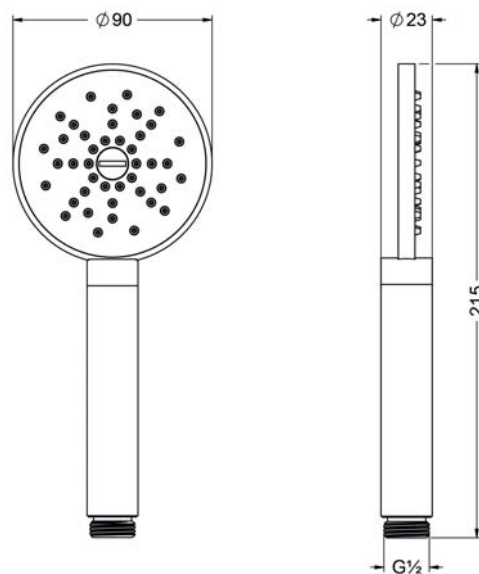

649.13.391.xxx
Hand shower 1/2"

- material metal
 - anticalcareous system
 - connection 1/2"
 - 1-spray hand shower
 - flow rate 13,2 l/min at 3 bar
-

SHOWERS

649.13.391.xxx

Hand shower 1/2"

FLOW CHART