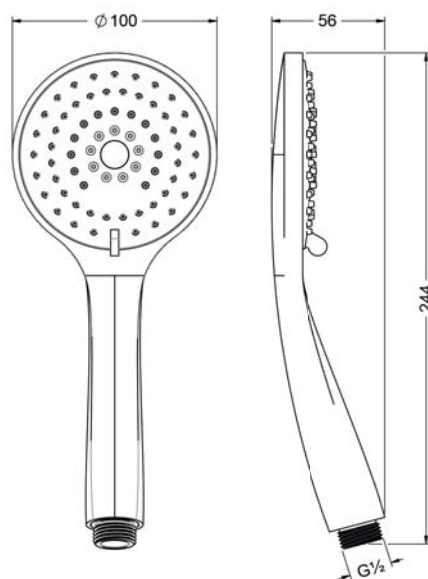

649.13.395.xxx  
Hand shower 1/2"

---

- material plastic
- anticalcareous system
- connection 1/2"
- with 3 jets: normal, hydromassage, soft
- flow rate 10,5 l/min at 3 bar

## SHOWERS

649.13.395.xxx

Hand shower 1/2"

## FLOW CHART