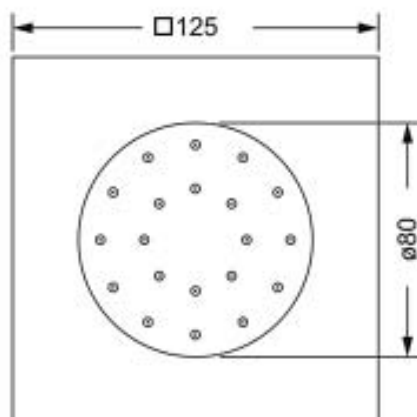

## SHOWERS

649.13.526.xxx

Body spray side shower 1/2"

- wall mounting
- escutcheon 125 x 125 mm
- material: plastic
- swivel shower head, 20°
- anticalcareous system
- flow rate 3,6 l/min at 3 bar

## SHOWERS

649.13.526.xxx

Body spray side shower 1/2"

## FLOW CHART