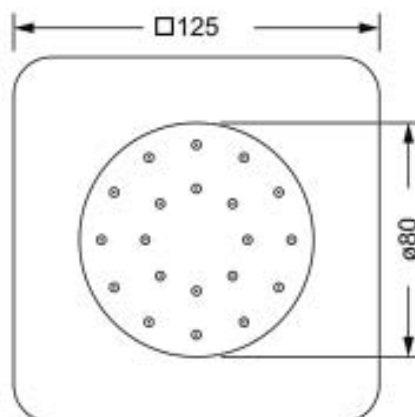

SHOWERS

649.13.530.xxx

Body spray side shower 1/2"

- wall mounting
- escutcheon 125 x 125 mm
- material: plastic
- swivel shower head, 20°
- anticalcareous system
- flow rate 3,6 l/min at 3 bar

SHOWERS

649.13.530.xxx

Body spray side shower 1/2"

FLOW CHART