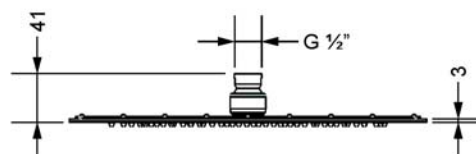

## SHOWERS

649.13.844.xxx

Rain shower head 1/2", ø 240 mm

- ø 240 mm
- full metal body
- 3 mm ultra flat
- with ball joint
- with anticalcareous system
- flow rate 11 l/min at 3 bar
- without wall bracket

**Please order wall or ceiling bracket with the rain shower head separately.**

## SHOWERS

649.13.844.xxx

Rain shower head ½", ø 240 mm