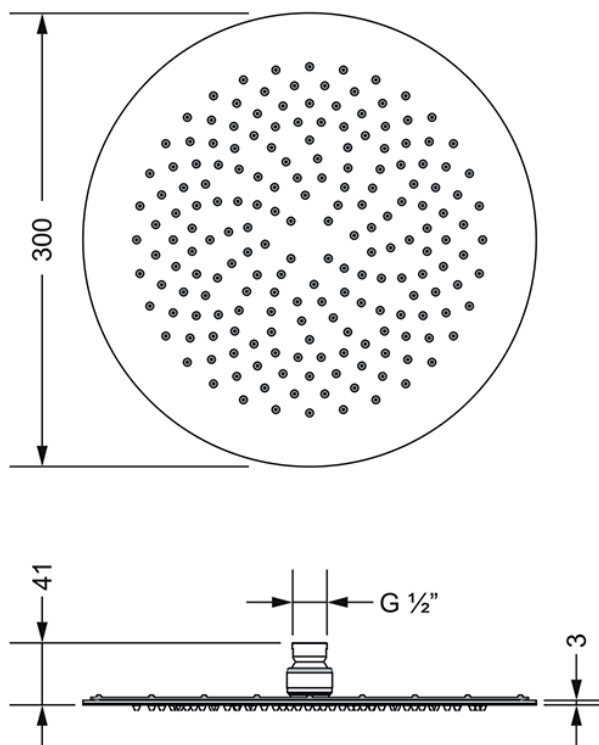

SHOWERS

649.13.845.xxx

Rain shower head 1/2", ø 300 mm

- full metal body
- 3 mm ultra-thin
- with ball joint
- with anticalcareous system
- flow rate 12 l/min at 3 bar
- without wall bracket

Please order wall or ceiling bracket with the rain shower head separately.

SHOWERS

649.13.845.xxx

Rain shower head ½", ø 300 mm

FLOW CHART