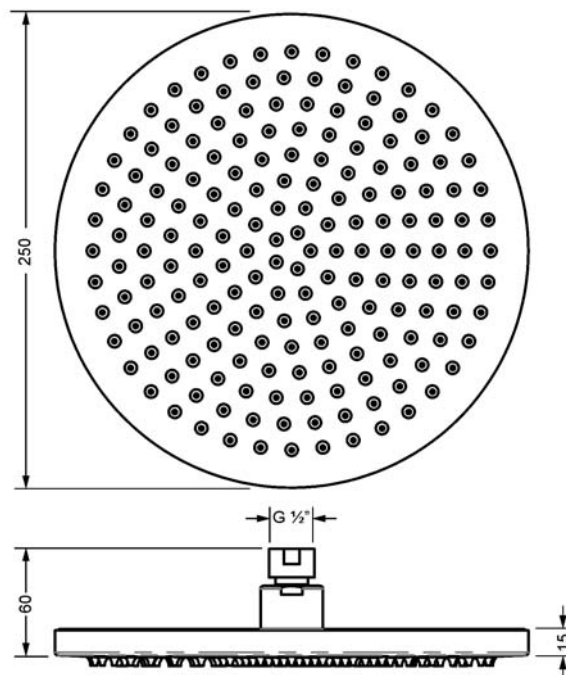

SHOWERS

649.13.885.xxx

Rain shower head 1/2", ø 250 mm

- material metal
- with ball joint
- with anticalcareous system
- flow rate 11 l/min at 3 bar
- without wall bracket

Please order wall or ceiling bracket with the rain shower head separately.

SHOWERS

649.13.885.xxx

Rain shower head 1/2", ø 250 mm

FLOW CHART