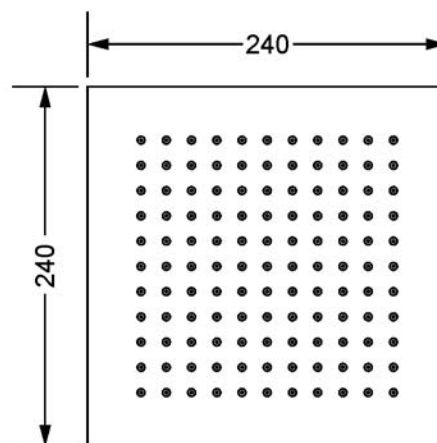

SHOWERS

649.13.974.xxx

Rain shower head ½", 240 x 240 mm

- full metal body
- 3 mm ultra-thin
- with ball joint
- with anticalcareous system
- flow rate 11 l/min at 3 bar
- without wall bracket

Please order wall or ceiling bracket with the rain shower head separately.

SHOWERS

649.13.974.xxx

Rain shower head 1/2", 240 x 240 mm

FLOW CHART