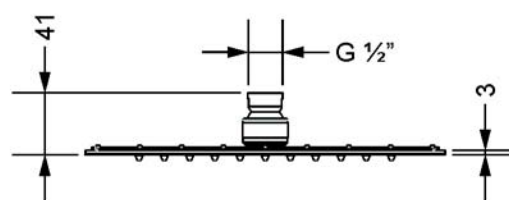

SHOWERS

649.13.974.xxx

Rain shower head ½", 240 x 240 mm

- full metal body
- 3 mm ultra-thin
- with ball joint
- with anticalcareous system
- flow rate 11 l/min at 3 bar
- without wall bracket

Please order wall or ceiling bracket with the rain shower head separately.

SHOWERS

649.13.974.xxx

Rain shower head 1/2", 240 x 240 mm

FLOW CHART