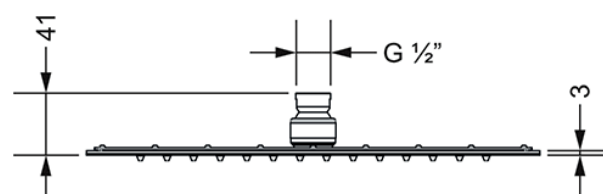

SHOWERS

649.13.975.xxx

Rain shower head ½", 300 x 300 mm

- full metal body
- 3 mm ultra-thin
- with ball joint
- with anticalcareous system
- flow rate 12 l/min at 3 bar
- without wall bracket

Please order wall or ceiling bracket with the rain shower head separately.

SHOWERS

649.13.975.xxx

Rain shower head ½", 300 x 300 mm

FLOW CHART