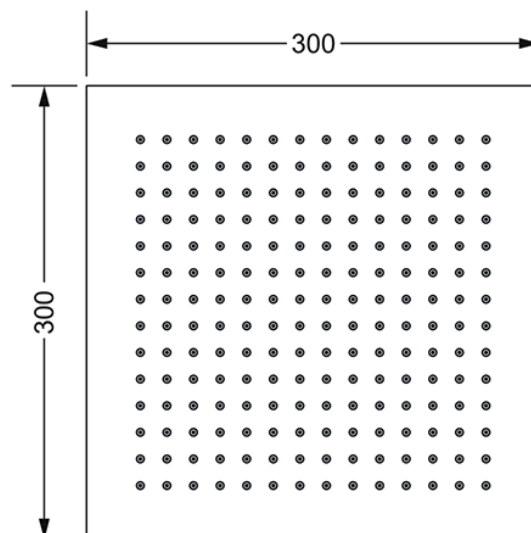

SHOWERS

649.13.975.xxx

Rain shower head ½", 300 x 300 mm

- full metal body
- 3 mm ultra-thin
- with ball joint
- with anticalcareous system
- flow rate 12 l/min at 3 bar
- without wall bracket

Please order wall or ceiling bracket with the rain shower head separately.

SHOWERS

649.13.975.xxx

Rain shower head ½", 300 x 300 mm

FLOW CHART