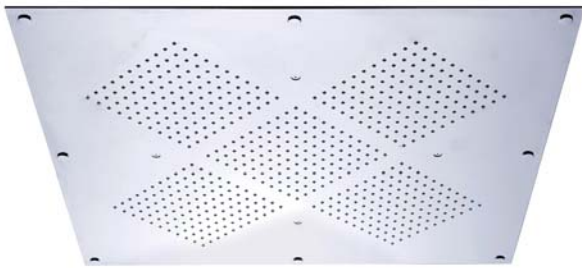

RAINHEAVEN

649.14.640.xxx

Rainheaven 610 x 610 mm

- 605 jets with anticalcareous system
- 2 mm ultra-thin stainless steel
- easy to mount and maintain
- jet types: rainfall, atomizer
- jet zones: body zone - perimetral rain shower zone, rain zone - internal rain shower zone, complete zone, atomizer zone
- control of the 3 jet zones must be carried out by 3 valves:
 - 1 valve - outer 4 zones,
 - 2 valve - inner zone, 1 and 2 simultaneously - all 5 zones,
 - 3 valve - atomizer zone
- flow rate of rainfall 26,6 l/min at 3 bar
- flow rate of atomizer 2,4 l/min at 3 bar
- fixing material for mounting is included in the packaging
- designed for ceiling installation