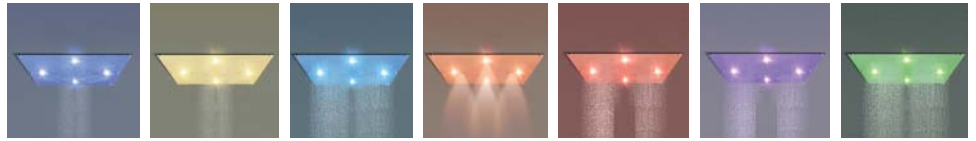

RAINHEAVEN

649.14.645.xxx

Rainheaven 610 x 610 mm

blue
rainfall
inner zone

yellow
rainfall
inner zone

indigo
rainfall
all 5 zones

orange
atomizer

red
rainfall
outer 4 zones

violet
rainfall
outer 4 zones

green
rainfall
all 5 zones

- with chromotherapy
- power LED: input voltage 85-260 V AC
- jet types: rainfall, atomizer
- jet zones: body zone - perimetral rain shower zone, rain zone - internal rain shower zone, complete zone, atomizer zone
- control of the 3 jet zones must be carried out by 3 valves:
1 valve - outer 4 zones, 2 valve - inner zone,
1 and 2 simultaneously - all 5 zones, 3 valve - atomizer zone
- flow rate rainfall 26,6 l/min at 3 bar
- flow rate atomizer 2,4 l/min at 3 bar
- fixing material for mounting is included in the packaging
- designed for ceiling installation