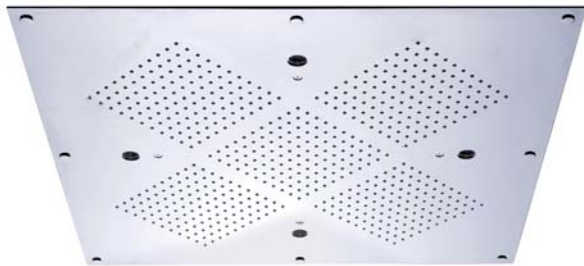

RAINHEAVEN

649.14.645.xxx

Rainheaven 610 x 610 mm

blue
rainfall
inner zone

yellow
rainfall
inner zone

indigo
rainfall
all 5 zones

orange
atomizer

red
rainfall
outer 4 zones

violet
rainfall
outer 4 zones

green
rainfall
all 5 zones

- with chromotherapy
- power LED: input voltage 85-260 V AC
- jet types: rainfall, atomizer
- jet zones: body zone - perimetral rain shower zone, rain zone - internal rain shower zone, complete zone, atomizer zone
- control of the 3 jet zones must be carried out by 3 valves:
1 valve - outer 4 zones, 2 valve - inner zone,
1 and 2 simultaneously - all 5 zones, 3 valve - atomizer zone
- flow rate rainfall 26,6 l/min at 3 bar
- flow rate atomizer 2,4 l/min at 3 bar
- fixing material for mounting is included in the packaging
- designed for ceiling installation