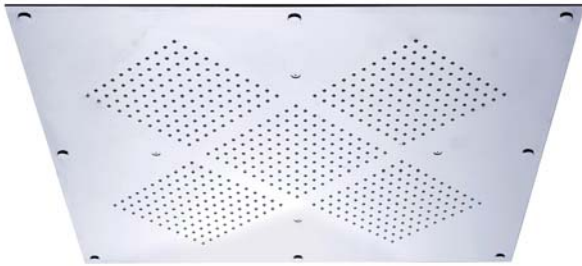

RAINHEAVEN

649.14.650.xxx

Rainheaven 610 x 610 mm

- 605 jets with anticalcareous system
- 2 mm ultra-thin stainless steel
- jet type: rainfall
- jet zones: body zone - perimetral rain shower zone, rain zone - internal rain shower zone, complete zone
- control of the 2 jet zones must be carried out by 2 valves:
1 valve - external 4 zones, 2 valve - internal zone, 1 and 2 together - all 5 zones
- flow rate of rainfall 26,6 l/min at 3 bar
- fixing material for mounting is included in the packaging
- designed for ceiling installation