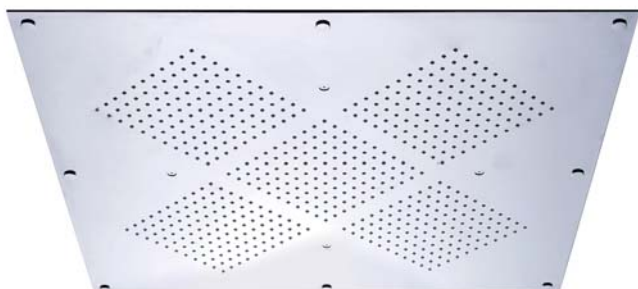

649.14.650.xxx

Rainheaven 24 1/64" x 24 1/64"

- size 24 1/64" x 24 1/64"
- 605 jets with anticalcareous system
- 2 mm ultra-thin stainless steel
- recommended water flow above 5.3 GPM.
- selectable (via concealed Wall-valve module system): middle and/or external segments
- easy to mount and maintain
- ceiling built-in version
- jet types: rainfall
- jet zones: body zone - perimetral rain shower zone, rain zone - internal rain shower zone, complete zone
- control of the 2 jet zones must be carried out by 2 valves