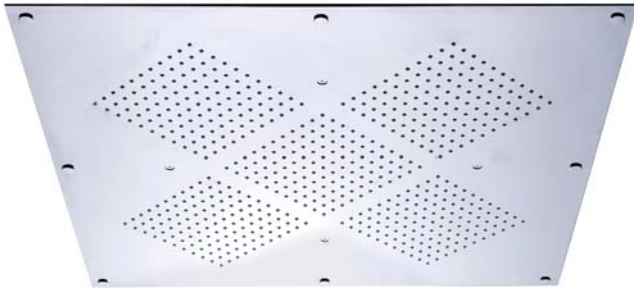

649.14.650.xxx  
Rainheaven 610 x 610

- size 24 1/64" x 24 1/64"
- 605 jets with anticalcareous system
- 2 mm ultra-thin stainless steel
- recommended water flow above 5.3 GPM.
- selectable (via concealed Wall-valve module system): middle and/or external segments
- easy to mount and maintain
- ceiling built-in version
- jet types: rainfall
- jet zones: body zone - perimetral rain shower zone, rain zone - internal rain shower zone, complete zone
- control of the 2 jet zones must be carried out by 2 valves