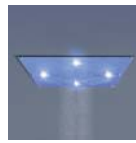

## RAINHEAVEN

649.14.655.xxx

Rainheaven 610 x 610 mm

blue  
rainfall  
inner zone

yellow  
rainfall  
inner zone

indigo  
rainfall  
all 5 zones

red  
rainfall  
outer 4 zones

violet  
rainfall  
outer 4 zones

green  
rainfall  
all 5 zones

- with chromotherapy
- 605 jets with anticalcareous system
- 2 mm ultra-thin stainless steel
- jet type: rainfall
- jet zones: body zone - perimetral rain shower zone, rain zone - internal rain shower zone, complete zone
- control of the 2 jet zones must be carried out by 2 valves:  
1 valve - external 4 zones, 2 valve - internal zone,  
1 and 2 together - all 5 zones
- flow rate of rainfall 26,6 l/min at 3 bar
- fixing material for mounting is included in the packaging
- designed for ceiling installation