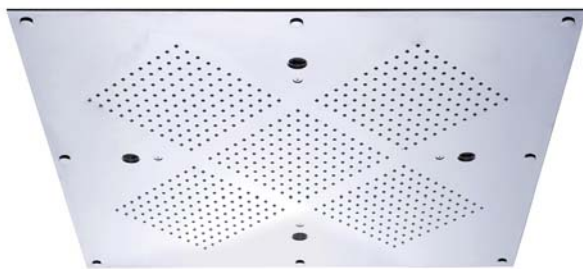

## RAINHEAVEN

649.14.655.xxx

Rainheaven 610 x 610 mm

blue  
rainfall  
inner zone

yellow  
rainfall  
inner zone

indigo  
rainfall  
all 5 zones

red  
rainfall  
outer 4 zones

violet  
rainfall  
outer 4 zones

green  
rainfall  
all 5 zones

- with chromotherapy
- 605 jets with anticalcareous system
- 2 mm ultra-thin stainless steel
- jet type: rainfall
- jet zones: body zone - perimetral rain shower zone, rain zone - internal rain shower zone, complete zone
- control of the 2 jet zones must be carried out by 2 valves:  
1 valve - external 4 zones, 2 valve - internal zone,  
1 and 2 together - all 5 zones
- flow rate of rainfall 26,6 l/min at 3 bar
- fixing material for mounting is included in the packaging
- designed for ceiling installation