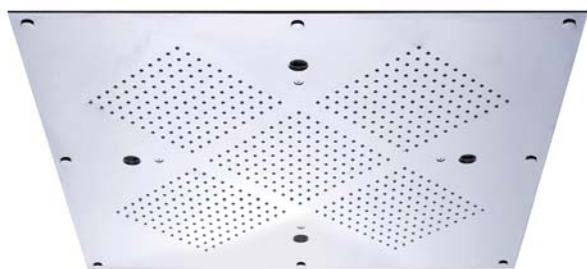

## RAINHEAVEN

649.14.655.xxx

Rainheaven 610 x 610 mm

blue  
rainfall  
inner zone

yellow  
rainfall  
inner zone

indigo  
rainfall  
all 5 zones

red  
rainfall  
outer 4 zones

violet  
rainfall  
outer 4 zones

green  
rainfall  
all 5 zones

- with chromotherapy
- 605 jets with anticalcareous system
- 2 mm ultra-thin stainless steel
- jet type: rainfall
- jet zones: body zone - perimetral rain shower zone, rain zone - internal rain shower zone, complete zone
- control of the 2 jet zones must be carried out by 2 valves:
  - 1 valve - external 4 zones,
  - 2 valve - internal zone, 1 and 2 together - all 5 zones
- flow rate of rainfall 26,6 l/min at 3 bar
- fixing material for mounting is included in the packaging
- designed for ceiling installation