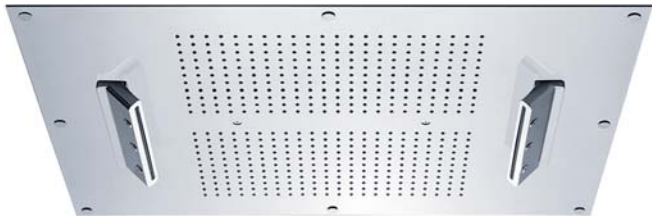

Specification Sheet

649.14.660.xxx
Rainheaven 700 x 500

- size 27 ⁹/₁₆" x 19 ¹¹/₁₆"
- 484 jets with anticalcareous system
- 2 mm ultra-thin stainless steel
- recommended water flow above 5.3 GPM.
- selectable (via concealed Wall-valve module system)
- easy to mount and maintain
- ceiling built-in version
- jet types: 1. Rainfall | 2. cascade right side | 3. cascade left side | 4. atomizer
- control of the 4 jet zones must be carried out by 4 valves