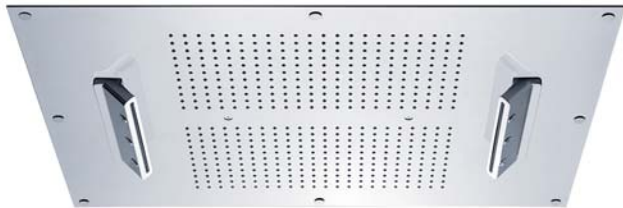

RAINHEAVEN

649.14.670.xxx

Rainheaven 700 x 500 mm

- 484 jets with anticalcareous system
- 2 mm ultra-thin stainless steel
- jet types: rainfall, cascade right, cascade left
- control of the 3 jet zones must be carried out by 3 valves:
 - 1 valve - rainfall, two central segments,
 - 2 valve - cascade left,
 - 3 valve - cascade right
- flow rate rainfall 26,6 l/min at 3 bar
- flow rate cascade 19 l/min at 3 bar
- fixing material for mounting is included in the packaging
- designed for ceiling installation