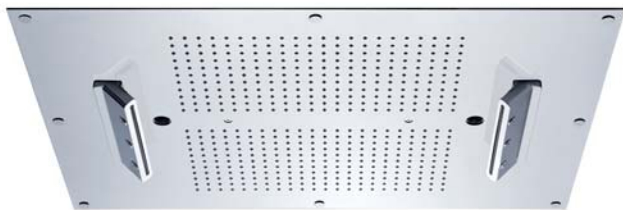

RAINHEAVEN

649.14.675.xxx

Rainheaven 700 x 500 mm

- with chromotherapy
- power LED: input voltage 85-260 V AC
- 484 jets with anticalcareous system
- 2 mm ultra-thin stainless steel
- jet types: rainfall, cascade right, cascade left
- control of the 3 jet zones must be carried out by 3 valves:
 - 1 valve - rainfall, two central segments,
 - 2 valve - waterfall left,
 - 3 valve - waterfall right
- flow rate rainfall 26,6 l/min at 3 bar
- flow rate cascade 19 l/min at 3 bar
- fixing material for mounting is included in the packaging
- designed for ceiling installation