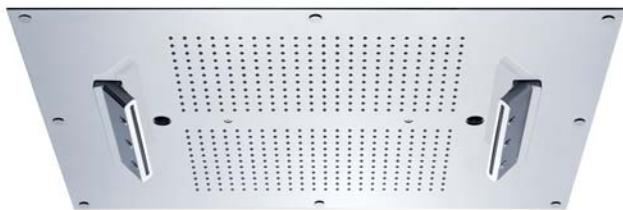

## RAINHEAVEN

649.14.675.xxx

Rainheaven 700 x 500 mm

- with chromotherapy
- power LED: input voltage 85-260 V AC
- 484 jets with anticalcareous system
- 2 mm ultra-thin stainless steel
- jet types: rainfall, cascade right, cascade left
- control of the 3 jet zones must be carried out by 3 valves:
  - 1 valve - rainfall, two central segments,
  - 2 valve - waterfall left,
  - 3 valve - waterfall right
- flow rate rainfall 26,6 l/min at 3 bar
- flow rate cascade 19 l/min at 3 bar
- fixing material for mounting is included in the packaging
- designed for ceiling installation