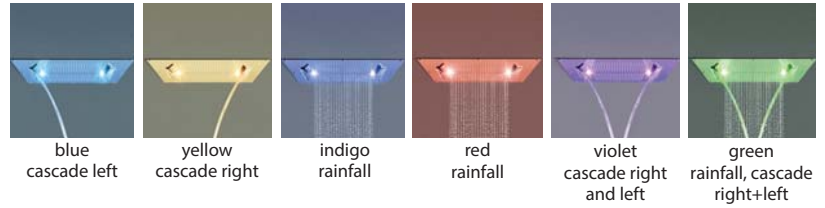

## RAINHEAVEN

649.14.675.xxx

Rainheaven 700 x 500 mm

- with chromotherapy
- power LED: input voltage 85-260 V AC
- 484 jets with anticalcareous system
- 2 mm ultra-thin stainless steel
- jet types: rainfall, cascade right, cascade left
- control of the 3 jet zones must be carried out by 3 valves:
  - 1 valve - rainfall, two central segments,
  - 2 valve - waterfall left,
  - 3 valve - waterfall right
- flow rate rainfall 26,6 l/min at 3 bar
- flow rate cascade 19 l/min at 3 bar
- fixing material for mounting is included in the packaging
- designed for ceiling installation

### Required:

- **649.14.745.xxx** | Switch control for chromotherapy