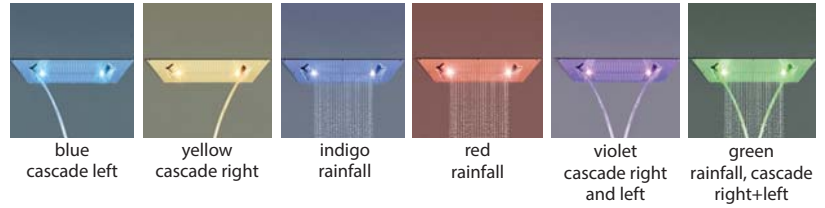

RAINHEAVEN

649.14.675.xxx

Rainheaven 700 x 500 mm

- with chromotherapy
- power LED: input voltage 85-260 V AC
- 484 jets with anticalcareous system
- 2 mm ultra-thin stainless steel
- jet types: rainfall, cascade right, cascade left
- control of the 3 jet zones must be carried out by 3 valves:
 - 1 valve - rainfall, two central segments,
 - 2 valve - waterfall left,
 - 3 valve - waterfall right
- flow rate rainfall 26,6 l/min at 3 bar
- flow rate cascade 19 l/min at 3 bar
- fixing material for mounting is included in the packaging
- designed for ceiling installation

Required:

- **649.14.745.xxx** | Switch control for chromotherapy