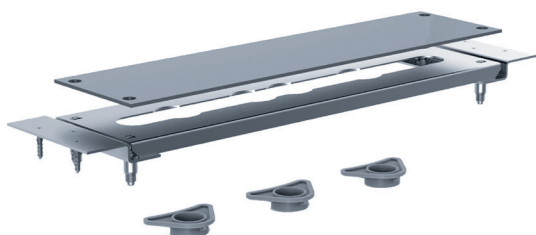

649.40.160.000
Assembly plate, complete

- for deck mounted tub/shower mixer
- inclusive pressure hoses $\frac{1}{2}'' \times \frac{1}{2}'' \times 23 \frac{5}{8}''$
- for hot and cold water
- for wet or dry construction
- plate with no visible screw fastening
- tub/shower mixers exchangeable
- high-quality materials and a noble appearance