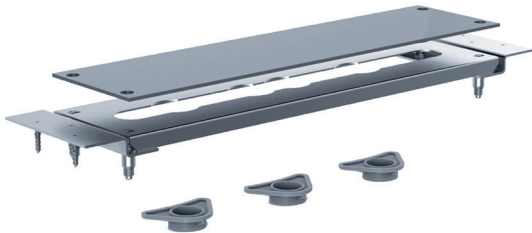

649.40.160.xxx
Assembly plate, complete

- for deck mounted tub/shower mixer
- inclusive pressure hoses $\frac{1}{2}'' \times \frac{1}{2}'' \times 23 \frac{5}{8}''$
- for hot and cold water
- for wet or dry construction
- plate with no visible screw fastening
- tub/shower mixers exchangeable
- high-quality materials and a noble appearance